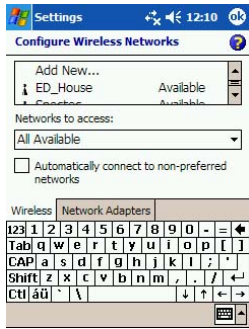

Click "setting" icon

Click "Connections" icon

Click "Network Cards" icon

Click "Network Adapter" icon

My network card connects to "The Internet" and select wireless lan Adapter

Remove wireless lan card and insert wireless lan card to have change take affect

Select access point to connect

Wireless working icon