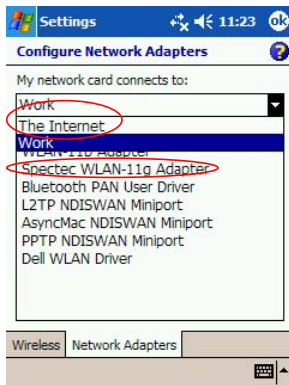

Click "setting" icon

Click "Connections" icon

Click "Network Cards" icon

Click "Network Adapter" icon

My network card connects to "The Internet" and select wireless lan Adapter

Remove wireless lan card and insert wireless lan card to have change take affect

Select access point to connect

Wireless working icon