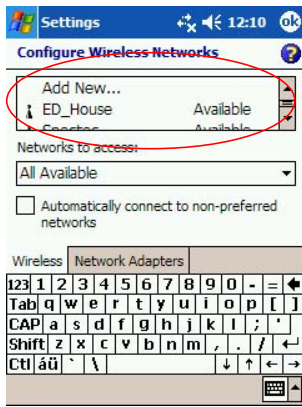

Click "setting" icon

Click "Connections" icon

Click "Network Cards" icon

Click "Network Adapter" icon

My network card connects to "The Internet" and select wireless lan Adapter

Remove wireless lan card and insert wireless lan card to have change take affect

Select access point to connect

Wireless working icon